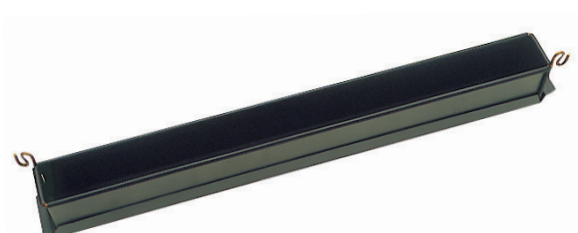

EXOPAN STEEL NON STICK PLAIN MEAT PIE MOLD

Fine steel with a non-stick coating inside and protective enamel outside. For pates in crust. Perfect baking is facilitated by the grey lacquer on the exterior.

Item #	L"	W"	H"	Wt
331283	11 3/4	2 3/4	3	1 lb. 7 oz.
331284	13 3/4	3	3 1/3	1 lb. 12 oz.
331286	19 3/4	3 3/8	3 1/2	2 lbs. 5 oz.

EXOPAN STEEL NON-STICK OVAL PATE MOLD

Fine steel with a non-stick coating inside and protective enamel outside.

Item #	L"	W"	H"	Wt oz.
331294	8 1/4	5 1/2	3 1/2	14

EXOPAN STEEL NON-STICK PATE MOLD

Fine steel with a non-stick coating inside and protective enamel outside.

Item #	L"	W"	H"
331274	13 3/4	3	3 1/3

EXOPAN STEEL NON-STICK MINI PATE MOLD

Fine steel with a non-stick coating inside and protective enamel outside.

Item #	L"	W"	H"	Wt oz.
331270	19 3/4	1 9/16	2 3/8	1 lb. 11 oz.